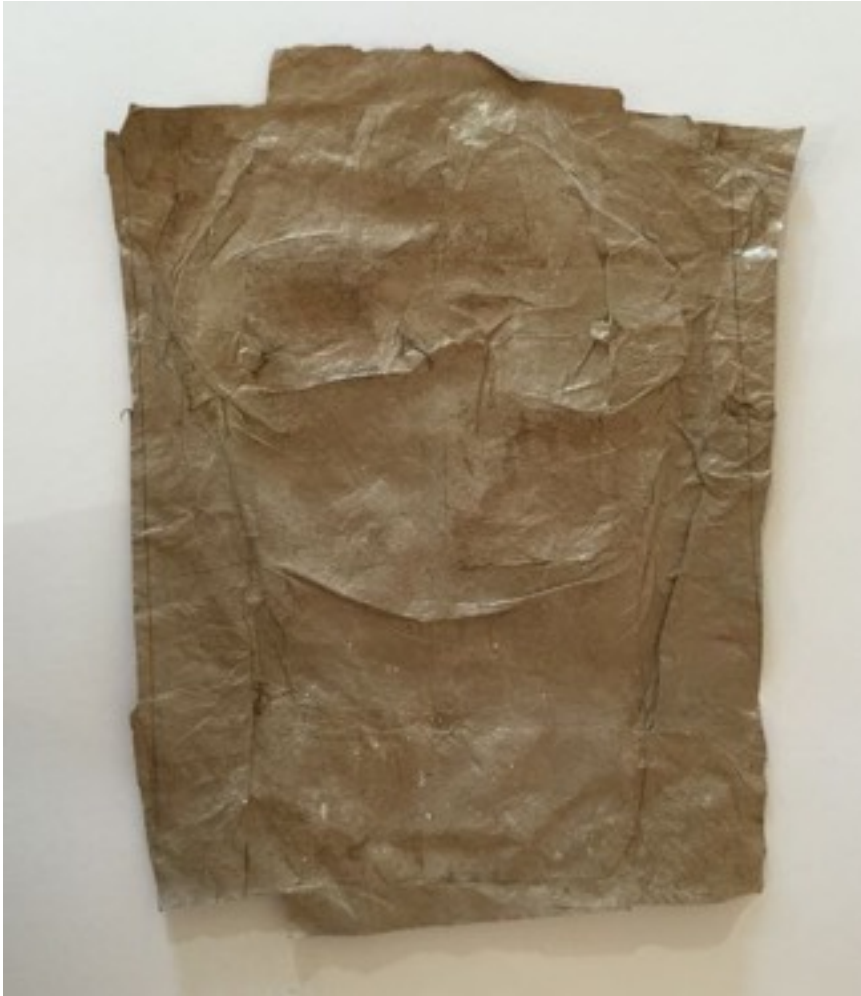

Christine Palamidessi, **Orphao, a.k.a. Lil Wayne**, 2013, Mixed Media - paper, wire, plaster, gouache, marble dust. 32 x 19 x 20. Base revolves.

Christine Palamidessi, **Fernanda**, 2013, Waxed gesso on board. 21 x 16 x 4.

Christine Palamidessi, **Yogini with Pune Belt**, 2014, Waxed gesso & fabric, 17 x 13 x 4.

Christine Palamidessi, **WonderWoman**, 2015, Mixed media. 15 x 12.5 x 4.5.

Christine Palamidessi, **Saint's Entourage #2**, 2015, paper. 19 x 15.